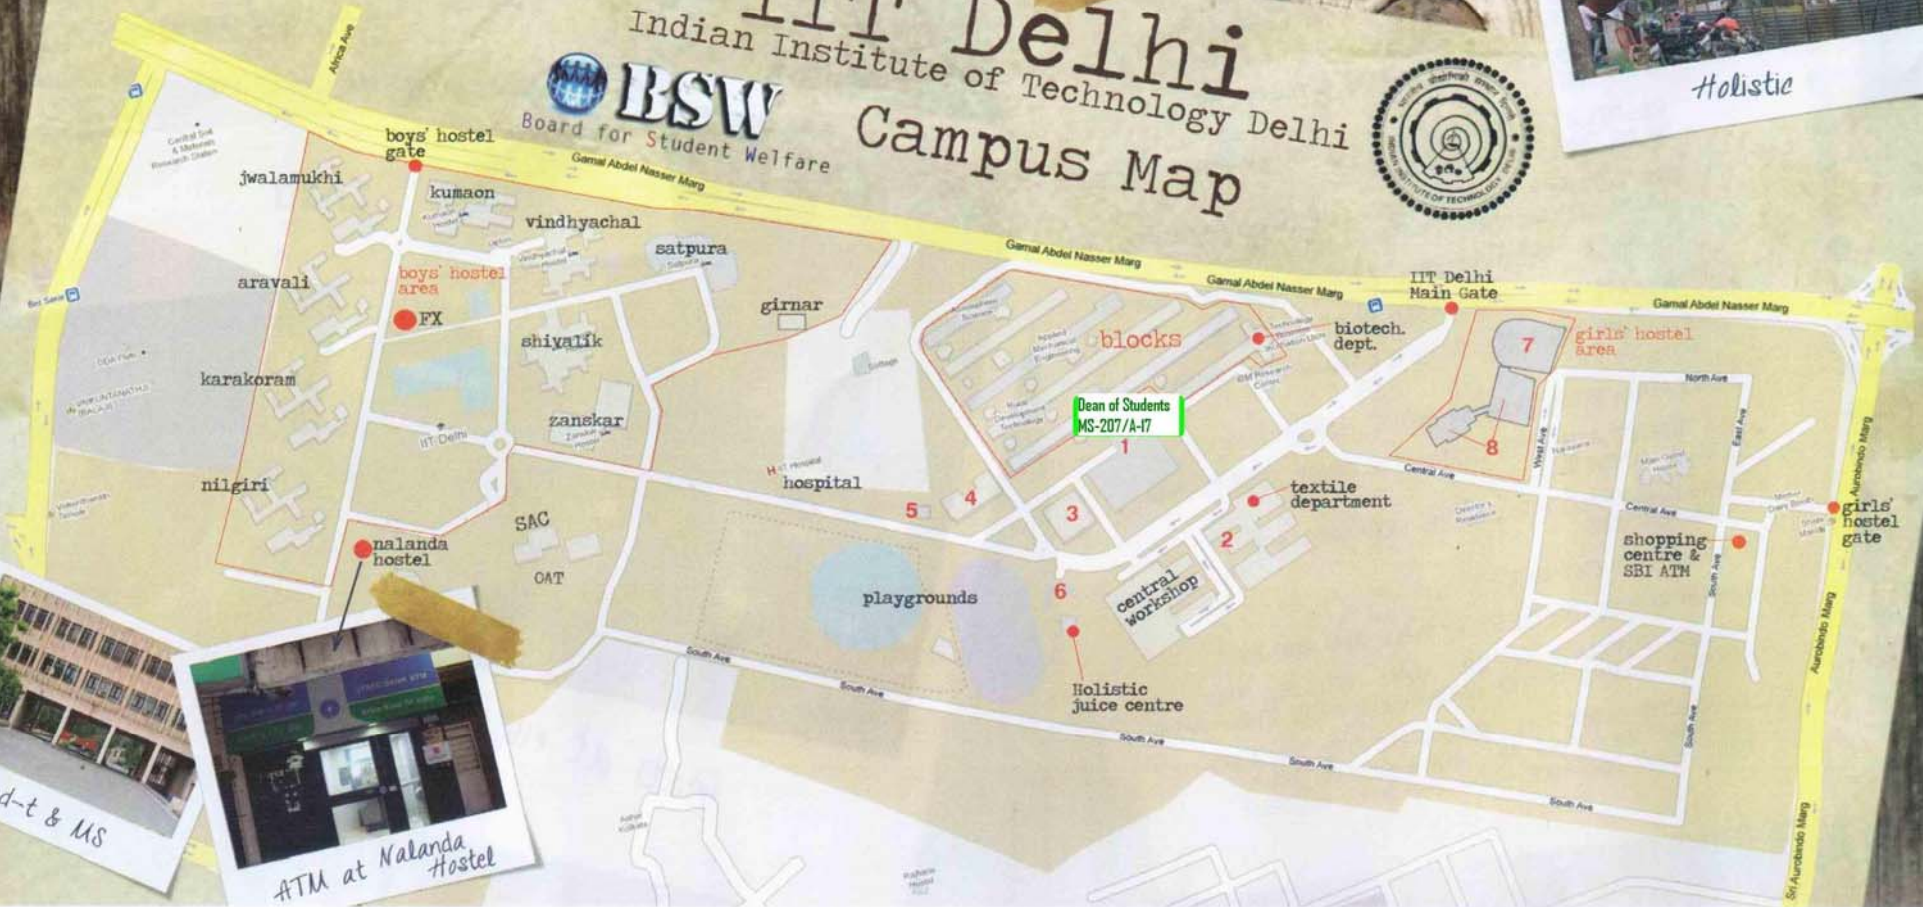

ATM in insti

Ex-hall

Guide to Map

1. MS
2. SBI ATM & Bank Premises
3. Library, R2 & Canara Bank ATM
4. Bharti
5. Lipton Cafe
6. Sip-B
7. Himadri Hostel
8. Kailash Hostel

CSC in MS

Holistic

Wind-t & MS

ATM at Nalanda Hostel

IIT Delhi

Indian Institute of Technology Delhi

BSW
Board for Student Welfare

Campus Map

Sri Aurobindo Marg
Aurobindo Marg
North Ave
East Ave
Central Ave
South Ave

IIT Dictionary

BHARTI BHARTI SCHOOL OF TELECOM TECHNOLOGY AND MANAGEMENT

EX-HALL EXAMINATION AND EXHIBITION HALL

FX FAST-TRAX UTH CAFE, SITUATED OPPOSITE ARAVALI HOSTEL, FAVOURITE HANGOUT PLACE IN HOSTEL AREA

INSTI THE INSTITUTE AREA WHERE ACADEMIC AREA IS SITUATED

IRCTI RESERVATION COUNTER OF INDIAN RAILWAYS SITUATED NEAR THE BOYS HOSTEL GATE