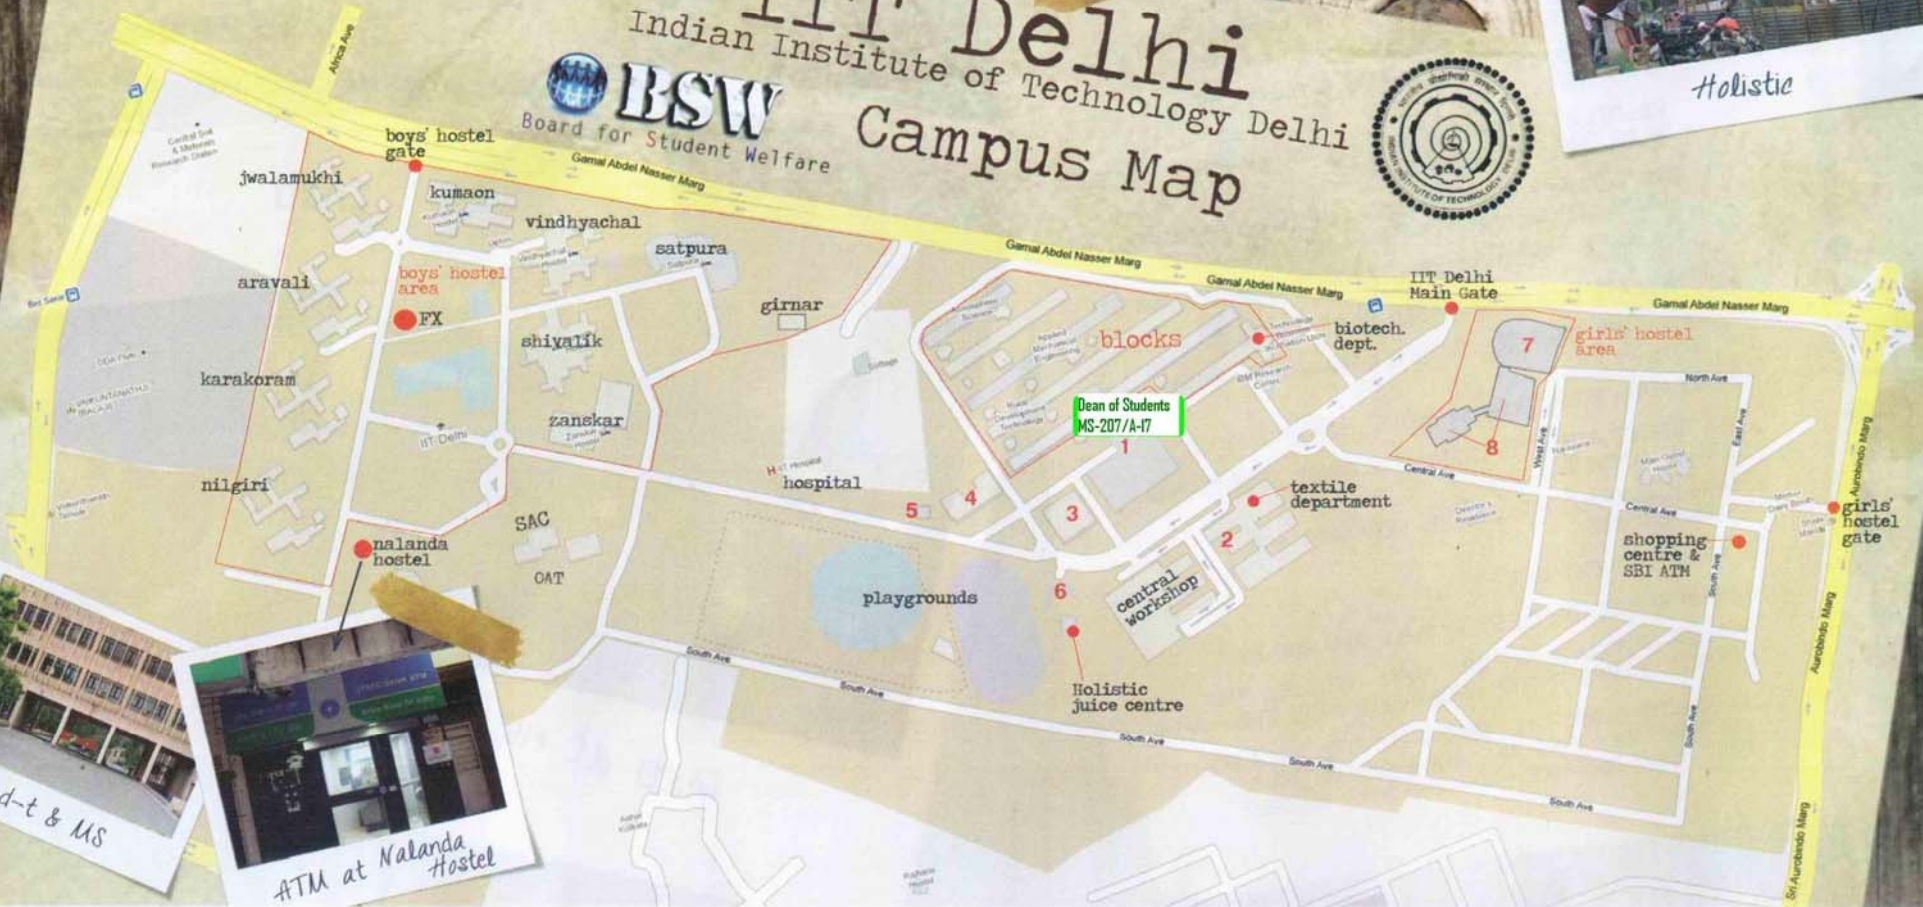

Holistic

Wind-t & MS

ATM at Nalanda Hostel

Campus Map

Dean of Students
MS-207/A-17